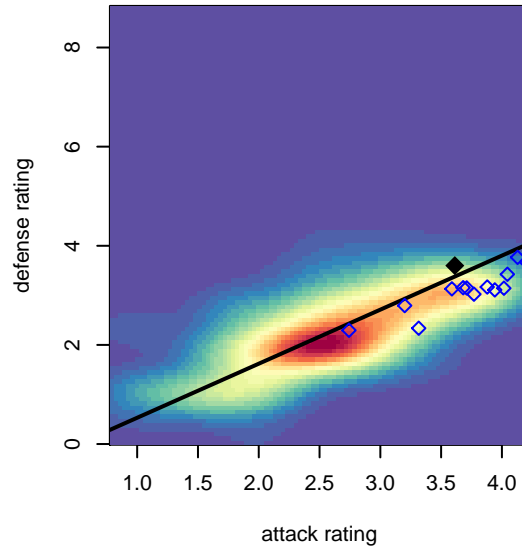

Eastside FC Red B01

Eastside FC
Preston, WA
B01 total strength=1840
attack=37.06 defense=36.57
fall league = RCL B01 Div 1

alt names used:
Eastside FC B01 Red A
Eastside FC B01 Red
Eastside FC B01 Red A
Eastside FC B01 Red (WA)

Venues played:
2017 Rainier Challenge Copa U17
2017 RCL B01 Div 1
2017 FWRL NW B01
2017 WYS Championship B01

**attack and defense variance (black dot)
relative to other teams
and top 10 in region**

**attack and defense rating
relative to others at age
and all opponents in last 13 months**