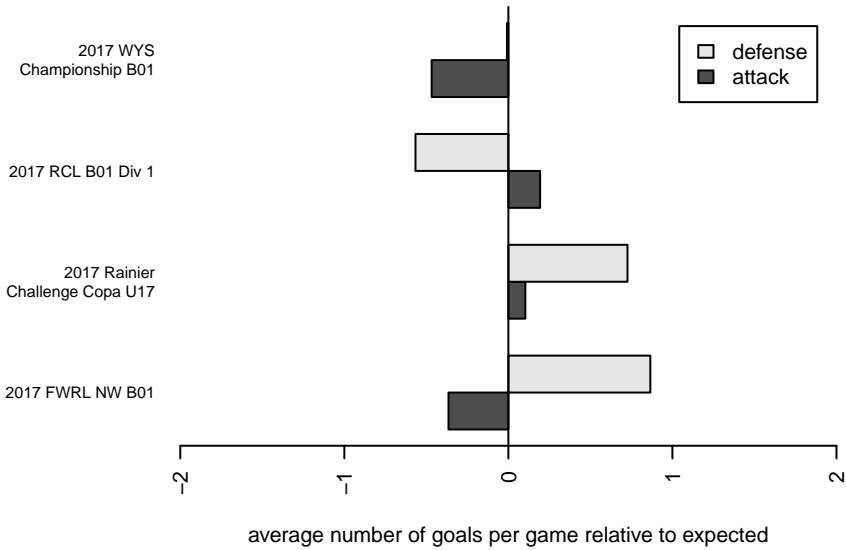

Performance relative to 13 month average