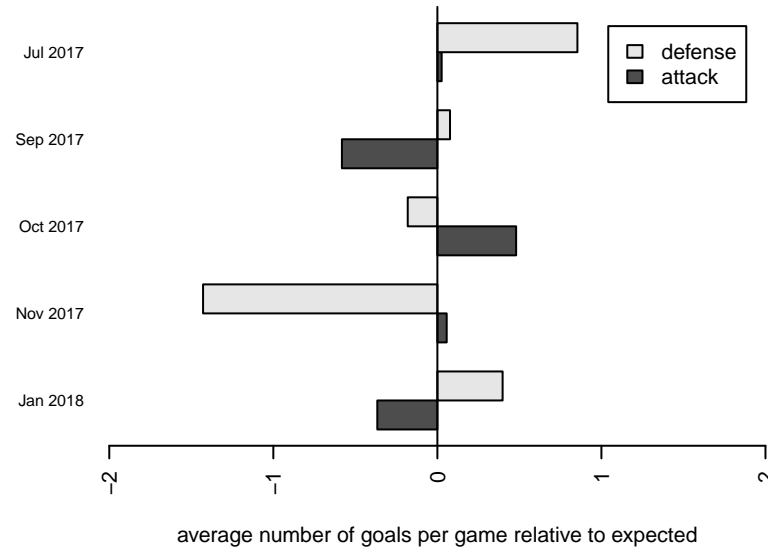

Performance relative to 13 month average