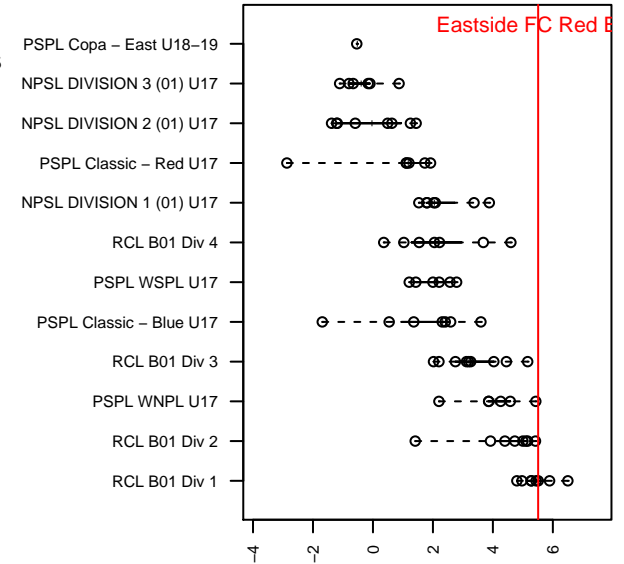

Eastside FC Red B01

Eastside FC
Preston, WA
B01 total strength=1840
attack=37.06 defense=36.57
fall league = RCL B01 Div 1

alt names used:
Eastside FC B01 Red A
Eastside FC B01 Red
Eastside FC B01 Red A
Eastside FC B01 Red (WA)

Venues played:
2017 Rainier Challenge Copa U17
2017 RCL B01 Div 1
2017 FWRL NW B01
2017 WYS Championship B01

**attack and defense variance (black dot)
relative to other teams
and top 10 in region**

**attack and defense rating
relative to others at age
and all opponents in last 13 months**