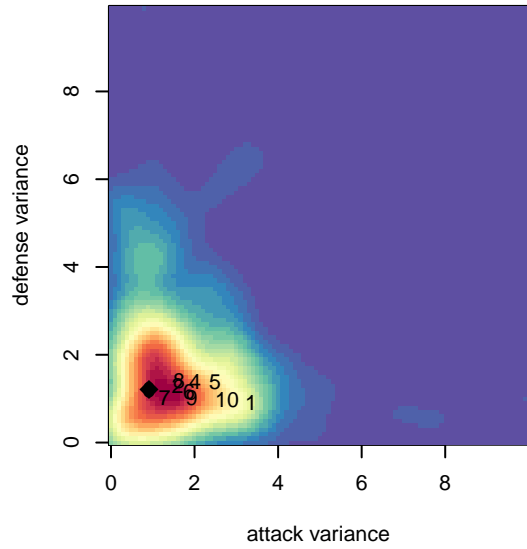

Eastside FC Red B01

Eastside FC
Preston, WA
B01 total strength=1840
attack=37.06 defense=36.57
fall league = RCL B01 Div 1

alt names used:
Eastside FC B01 Red A
Eastside FC B01 Red
Eastside FC B01 Red A
Eastside FC B01 Red (WA)

Venues played:
2017 Rainier Challenge Copa U17
2017 RCL B01 Div 1
2017 FWRL NW B01
2017 WYS Championship B01

**attack and defense variance (black dot)
relative to other teams
and top 10 in region**

**attack and defense rating
relative to others at age
and all opponents in last 13 months**