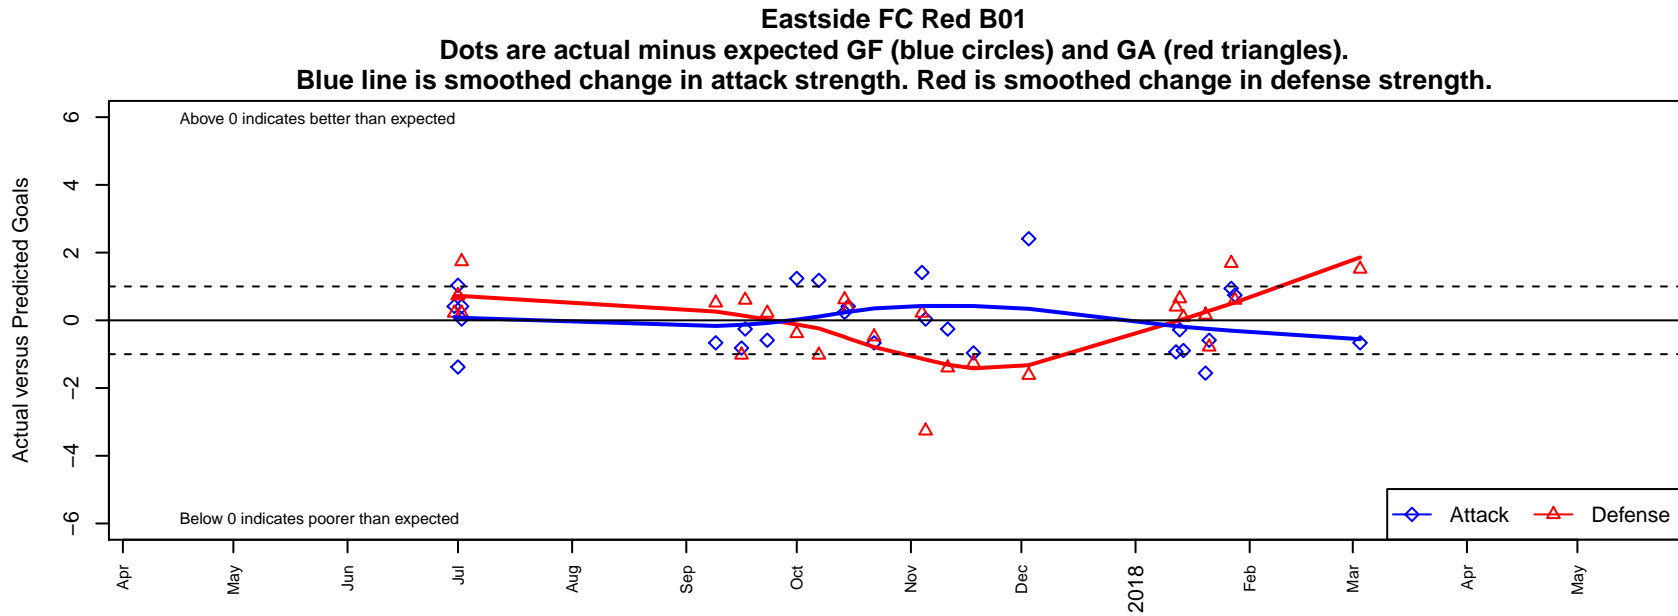

**attack and defense variance (black dot)
relative to other teams
and top 10 in region**

**attack and defense rating
relative to others at age
and all opponents in last 13 months**

Eastside FC Red B01

Eastside FC
Preston, WA
B01 total strength=1840
attack=37.06 defense=36.57
fall league = RCL B01 Div 1

alt names used:
Eastside FC B01 Red A
Eastside FC B01 Red
Eastside FC B01 Red A
Eastside FC B01 Red (WA)

Venues played:
2017 Rainier Challenge Copa U17
2017 RCL B01 Div 1
2017 FWRL NW B01
2017 WYS Championship B01